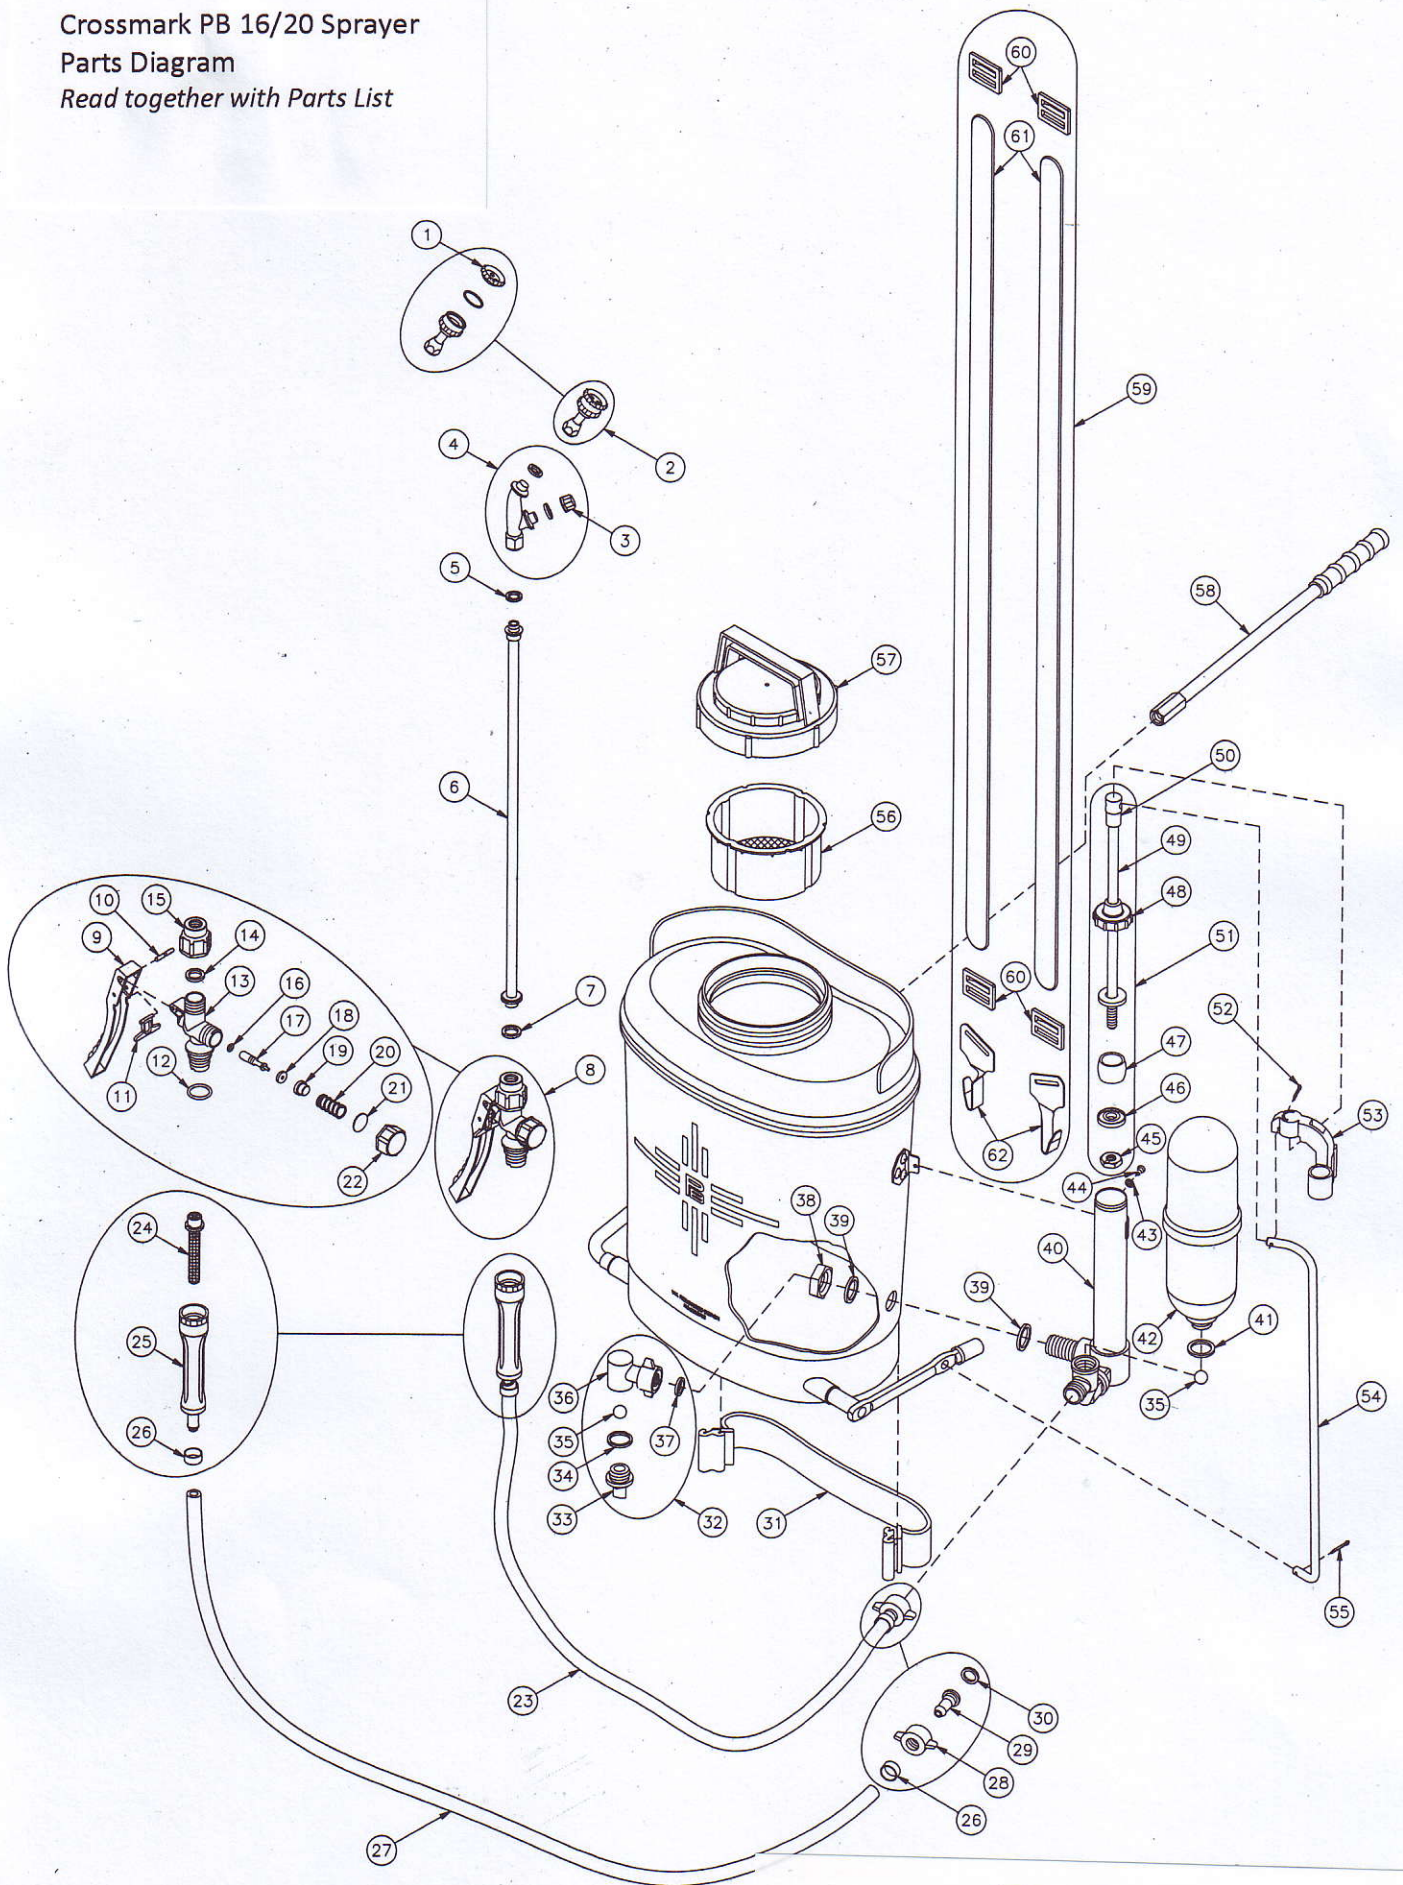

Crossmark PB 16/20 Sprayer
 Parts Diagram
 Read together with Parts List

**SUPPLIED BY
 CAPE AGRICULTURAL PRODUCTS**

Telephone : (021) 852 5708/9
 Facsimile : (021) 851 1360
 e-mail : info@capeag.co.za
 Website : www.capeag.co.za

PARTS LIST

Crossmark PB 16/20 Sprayer

Parts List

Read together with Parts Diagram

NO.	CODE	DESCRIPTION
1	LSA/4/1	NOZZLE CAP
2	LSA/4	LIQUID SPRAY ADJUSTABLE NOZZLE
3	TE/2AC	LOCK NUT
4	TE/2A	TWIN ELBOW
5	333W	WASHER
6	331	SPRAYING LANCE
7	332W	WASHER (345W)
8	321(P1)	P1 AUTOMATIC RELEASE COMPLETE
9	323(P1)	P1 LEVER FOR AUTOMATIC RELEASE
10	323A	PIN
11	324	FIXTURE CLIP FOR LEVER NO. 323(P1)
12	321R	P1 'O' RING 116
13	321A(P1)	P1 RELEASE BODY
14	345W	WASHER
15	ADT/321(P1)	P1 ADAPTOR FOR AUTOMATIC RELEASE TO LANCE
16	325R	RUBBER 'O' RING
17	325	SPINDLE
18	326	RUBBER DISC FOR NO. 327
19	327	VALVE
20	328	SPRING FOR AUTOMATIC RELEASE
21	329W	WASHER FOR PLUG
22	330	PLUG FOR AUTOMATIC RELEASE
23	346(P1)	P1 RUBBER HOSE C/W CHAMBER & UNION
24	322(P1)	P1 STRAINER FOR CHAMBER
25	341(P1)	P1 CLEANING CHAMBER
26	342	HOSE CLIP (MOO)
27	340	RUBBER HOSE
28	344	UNION
29	343	NIPPLE FOR HOSE
30	345W	WASHER FOR UNION
31	304	STAND GUARD
32	312/CPT	SUCTION VALVE COMPLETE
33	310	RISING TUBE
34	320W	WASHER
35	311	BALL BEARING
36	312	SUCTION VALVE BODY
37	312W	WASHER
38	318	SCREW
39	317W	WASHER
40	315/CPT	PUMP CYLINDER COMPLETE
41	317W	WASHER
42	319	AIR CYLINDER COMPLETE
43	315W	SPRING WASHER
44	315S	SCREW
45	309	NUT FOR PISTON
46	308	WASHER FOR PISTON (LOWER SIDE)
47	307	PISTON
48	314	MILLED NUT FOR PUMP CYLINDER
49	306	PISTON ROD
50	305	NIPPLE FOR PISTON ROD
51	306/CPT	PISTON ROD COMPLETE
52	313C	PIN (3/32" X 3/4")
53	MB/63(P)	LANCE LEVER CLIP (OPTIONAL)
54	313	PULL BAR
55	313B	PIN (1/8" X 5/8")
56	303	STRAINER
57	301	COVER OF TANK
58	347	PUMP HANDLE COMPLETE
59	337/CPT	SHOULDER STRAP COMPLETE
60	338	STRAP HOLDER
61	337	SHOULDER STRAP
62	339	HOOK